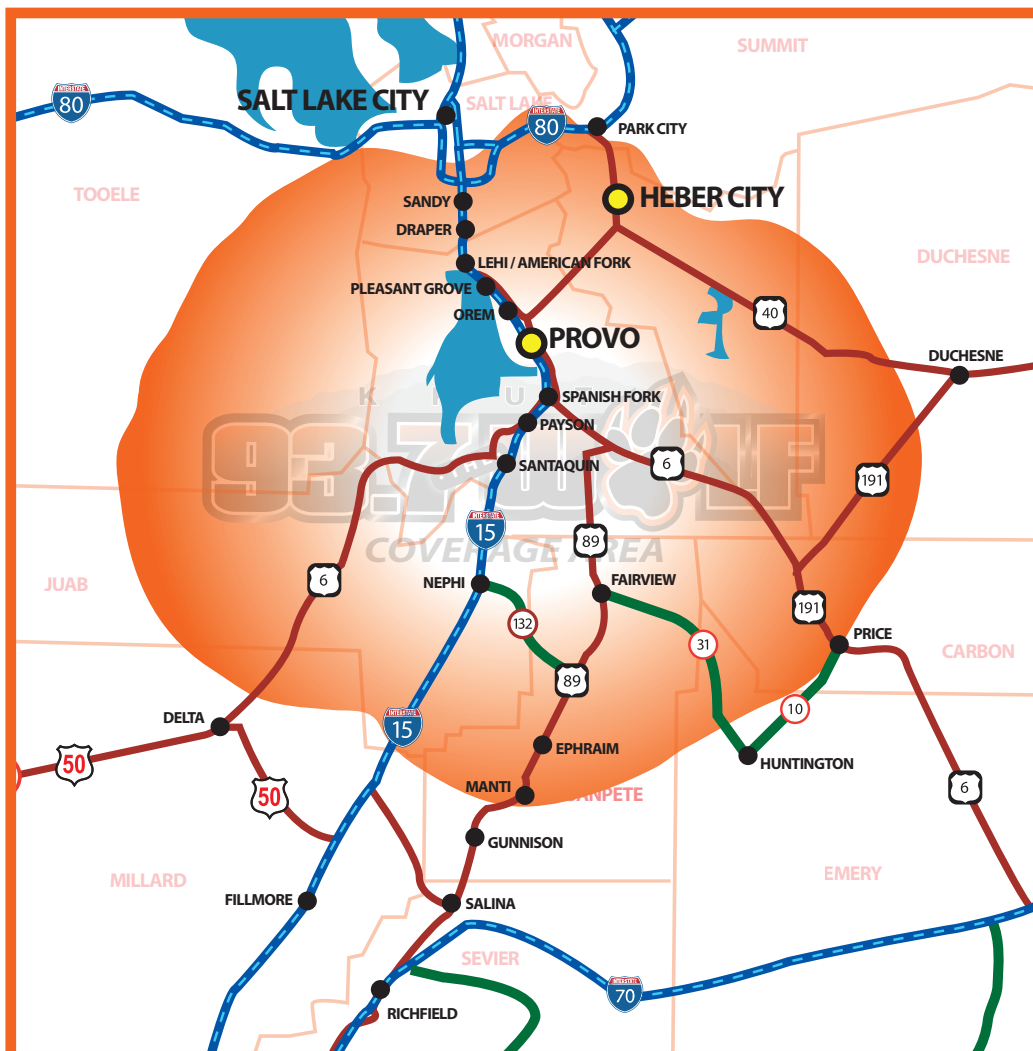

K K U T

93.7 THE WOLF

Continuous Country Favorites

Media Facts

Format / Programming:

Hot, Continuous Country Favorites

Demographics:

Men & Women aged 18-54. Strong emphasis to target men and women ages 20-45.

Geographical Coverage Map:

Facilities:

KKUT, 93.7 The Wolf is a Full Power Class C FM Radio station. Boasting a 48,000-watt ERP signal in Utah and Wasatch Counties, 93.7 The Wolf has the best primary signal of any other FM radio station in the region. 93.7 The Wolf is the only full power radio station to offer primary coverage to Utah and Wasatch counties, plus spill-over coverage into Salt Lake, Tooele, Juab, Carbon, and Sanpete counties. 93.7 The Wolf is also found on 98.3 FM serving Southern Utah County and 92.9 FM serving Southern Salt Lake County, Eagle Mountain, Saratoga Springs and Cedar Fort.

Features:

Mornings – CMA and ACM Award Winning Big D and Bubba Show

Mid Day's – McCall

Evening Drive – The Big Cat Daddy

Nights – Taste of Country Nights with Sam Alex

A MidUtahRadio Station

www.MidUtahRadio.com
KMTI • KIGL • KMGR • KWUT • KSVG • KKUT

937thewolf.com

toll free: 866.950.5545